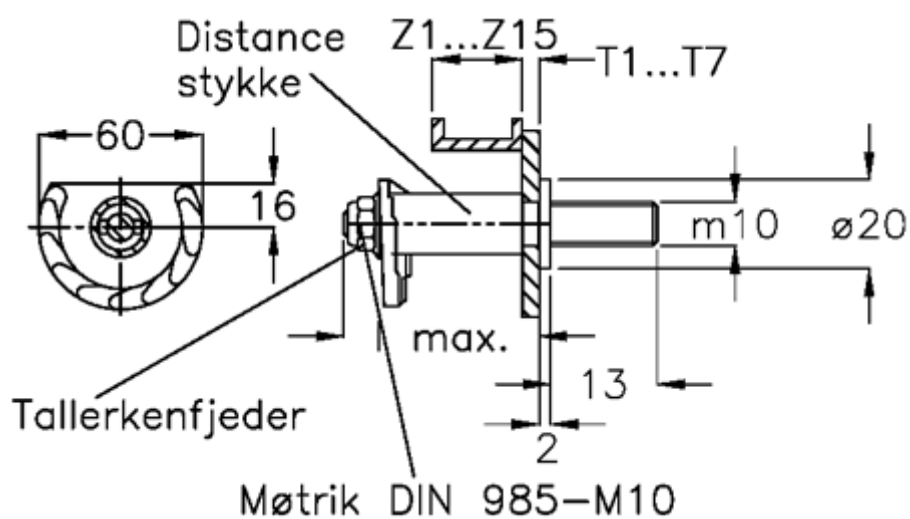

Data Sheet

Article number: 20895302

Description: E+G Door lock
GN 117-GB-T3-Z2

Measures

Cam thickness = 3-12